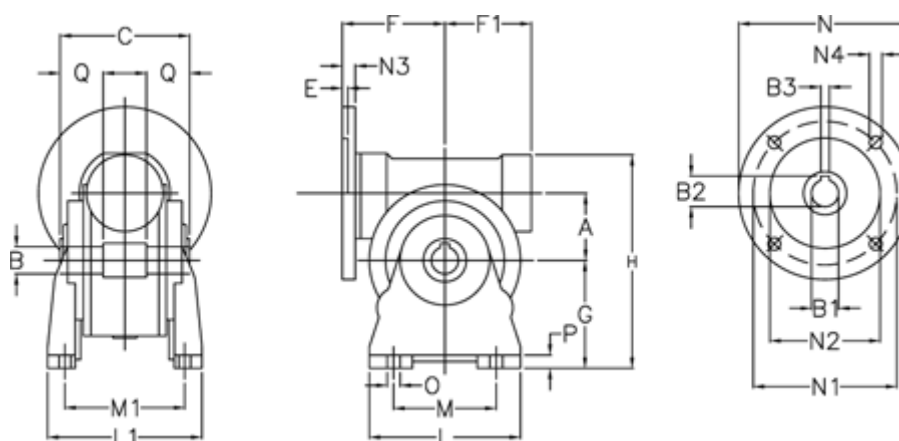

Article number: 3902210030250

Description: Worm gear  
VF 210-A-30-132B5, without lubrication

## Measures

A = 210	F1 = 277	N1 = 265
B = 90 H7	G = 335	N2 = 230
B1 E7 = 38	H = 665	N3 = 25
B2 = 41.3	L = 440	N4 = M12
B3 H9 = 10	L1 = 320	O = 26
C = 260	M = 340	P = 25
E = 8	M1 = 265	Q = 85
F = 485	N = 300	